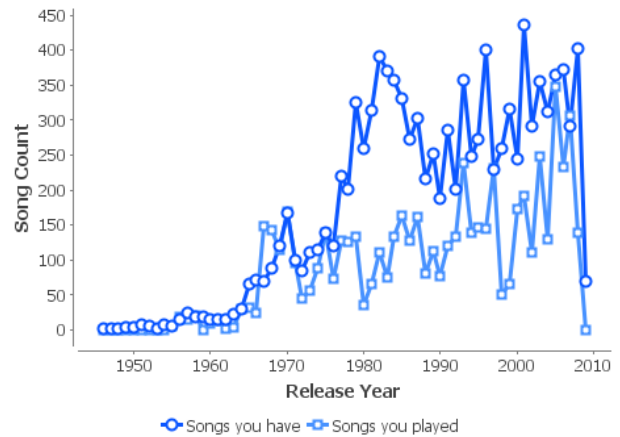

My Music Collection

The Super Analyzer by Nosleep Software
created on 26/12/09

Summary

Track Count: 12,626 tracks in library
 Play Count: 5,933 tracks played
 Total Time: 1.2 months of music
 Total Play Time: 2.5 weeks playing
 Artist Count: 783 artists
 Album Count: 815 albums
 Genre Count: 39 genres
 Most Songs Played At: 11:00 AM
 Average Track Length: 4.0 minutes
 Average Play Count: 0.5 plays per song
 Average Album Completeness: 49% complete
 Complete Albums: 64% are complete
 Average Bit Rate: 216.9 kbps
 Average File Size: 6.2 MB
 Total Library Size: 76.8 GB
 All Songs Played: 14% played at least once
 Compilations: 8%
 Library Age: 12.2 months
 Average Growth Rate: 242.8 songs/week

Genres

How many songs you have in each genre

Likes vs. Plays

How often you play each album compared to the rating of each album

Release Year

How many songs were released in each year

Song Ratings

How many songs you have with each rating