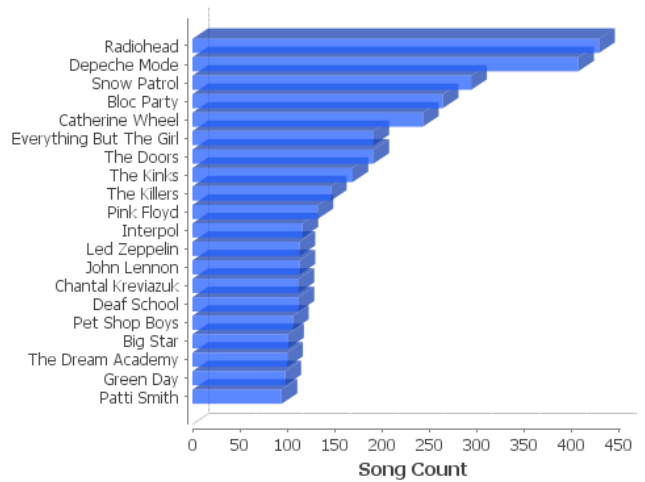

Most Played Artists