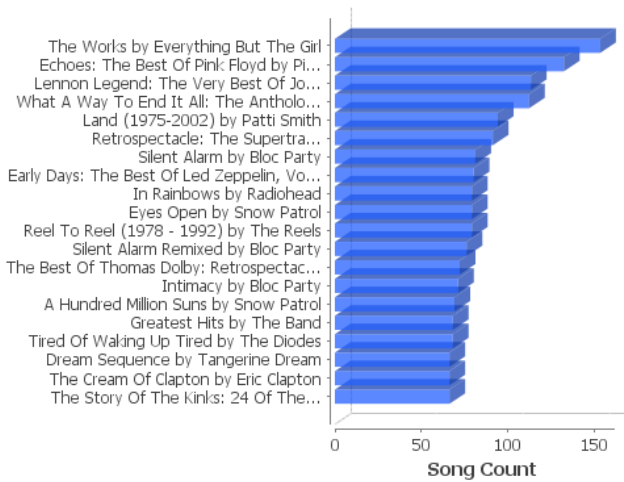

Most Played Albums