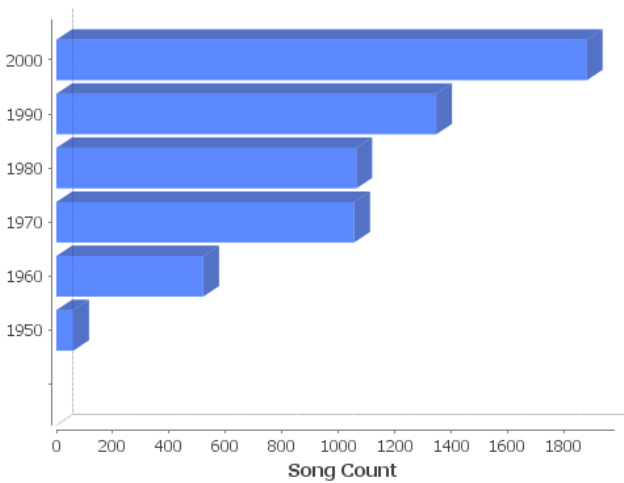

Most Played Decades