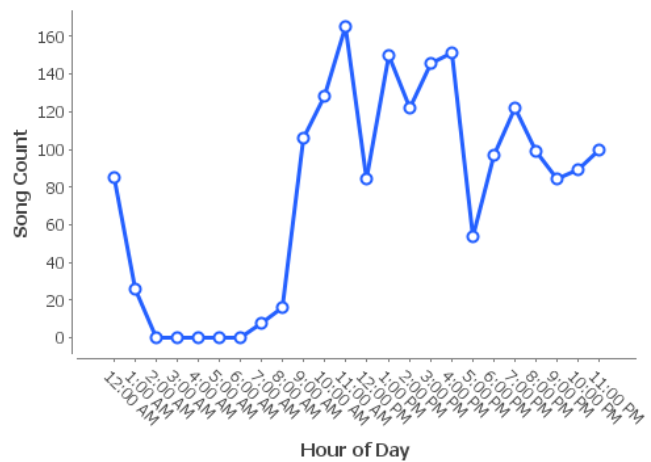

My Music Collection

The Super Analyzer by Nosleep Software
created on 26/12/09

Summary

Track Count: 12,626 tracks in library
 Play Count: 5,933 tracks played
 Total Time: 1.2 months of music
 Total Play Time: 2.5 weeks playing
 Artist Count: 783 artists
 Album Count: 815 albums
 Genre Count: 39 genres
 Most Songs Played At: 11:00 AM
 Average Track Length: 4.0 minutes
 Average Play Count: 0.5 plays per song
 Average Album Completeness: 49% complete
 Complete Albums: 64% are complete
 Average Bit Rate: 216.9 kbps
 Average File Size: 6.2 MB
 Total Library Size: 76.8 GB
 All Songs Played: 14% played at least once
 Compilations: 8%
 Library Age: 12.2 months
 Average Growth Rate: 242.8 songs/week

Genres

How many songs you have in each genre

Likes vs. Plays

How often you play each album compared to the rating of each album

Release Year

How many songs were released in each year

Song Ratings

How many songs you have with each rating

Listening Times

How many songs you've listened to during each hour of the day

Song Quality

The quality (bitrate in kbps) of the songs in your library

Play Count

How many times you listened to the songs in your library