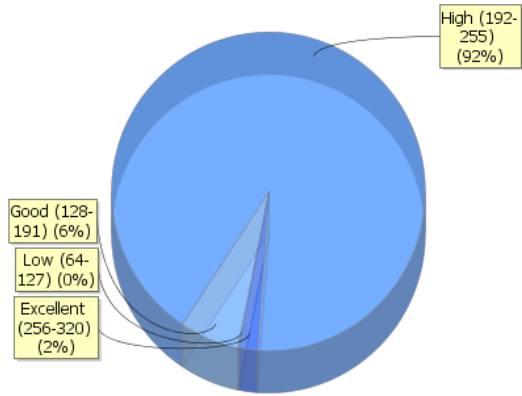

My Music Collection

The Super Analyzer by Nosleep Software
created on 26/12/09

Summary

Track Count: 12,626 tracks in library
 Play Count: 5,933 tracks played
 Total Time: 1.2 months of music
 Total Play Time: 2.5 weeks playing
 Artist Count: 783 artists
 Album Count: 815 albums
 Genre Count: 39 genres
 Most Songs Played At: 11:00 AM
 Average Track Length: 4.0 minutes
 Average Play Count: 0.5 plays per song
 Average Album Completeness: 49% complete
 Complete Albums: 64% are complete
 Average Bit Rate: 216.9 kbps
 Average File Size: 6.2 MB
 Total Library Size: 76.8 GB
 All Songs Played: 14% played at least once
 Compilations: 8%
 Library Age: 12.2 months
 Average Growth Rate: 242.8 songs/week

Genres

How many songs you have in each genre

Likes vs. Plays

How often you play each album compared to the rating of each album

Release Year

How many songs were released in each year

Song Ratings

How many songs you have with each rating

Listening Times

How many songs you've listened to during each hour of the day

Song Quality

The quality (bitrate in kbps) of the songs in your library

Play Count

How many times you listened to the songs in your library