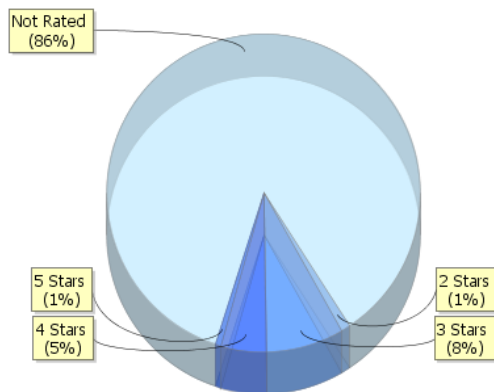

Genres

How many songs you have in each genre

Likes vs. Plays

How often you play each album compared to the rating of each album

Release Year

How many songs were released in each year

Song Ratings

How many songs you have with each rating

Listening Times

How many songs you've listened to during each hour of the day

Song Quality

The quality (bitrate in kbps) of the songs in your library

Play Count

How many times you listened to the songs in your library