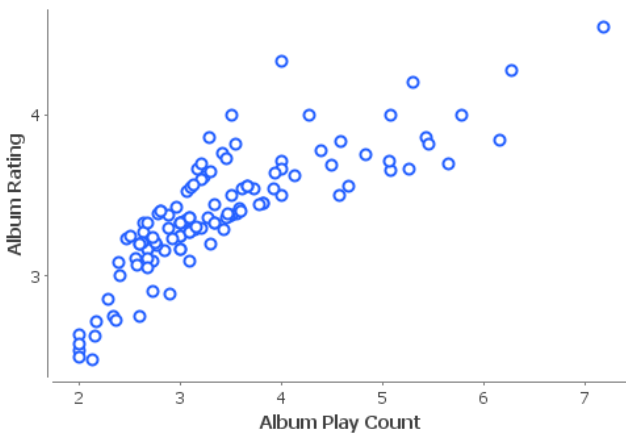

Likes vs. Plays

How often you play each album compared to the rating of each album