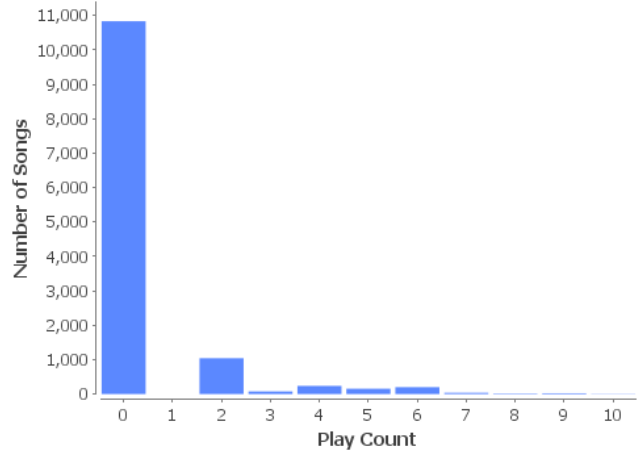

Listening Times

How many songs you've listened to during each hour of the day

Song Quality

The quality (bitrate in kbps) of the songs in your library

Play Count

How many times you listened to the songs in your library

Most Played Albums

Most Played Artists

Most Played Decades

Most Played Genres

Kinds of Music Files

The kinds of audio files in your library

Library Growth

The growth of your library over time