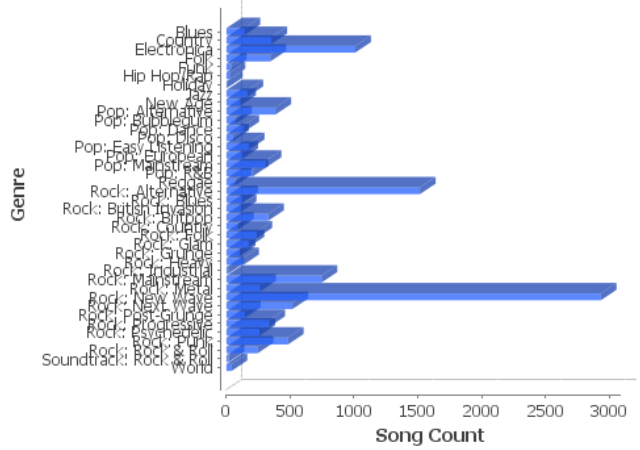

My Music Collection

The Super Analyzer by Nosleep Software
created on 26/12/09

Summary

Track Count: 12,626 tracks in library
Play Count: 5,933 tracks played
Total Time: 1.2 months of music
Total Play Time: 2.5 weeks playing
Artist Count: 783 artists
Album Count: 815 albums
Genre Count: 39 genres
Most Songs Played At: 11:00 AM
Average Track Length: 4.0 minutes
Average Play Count: 0.5 plays per song
Average Album Completeness: 49% complete
Complete Albums: 64% are complete
Average Bit Rate: 216.9 kbps
Average File Size: 6.2 MB
Total Library Size: 76.8 GB
All Songs Played: 14% played at least once
Compilations: 8%
Library Age: 12.2 months
Average Growth Rate: 242.8 songs/week

Genres

How many songs you have in each genre